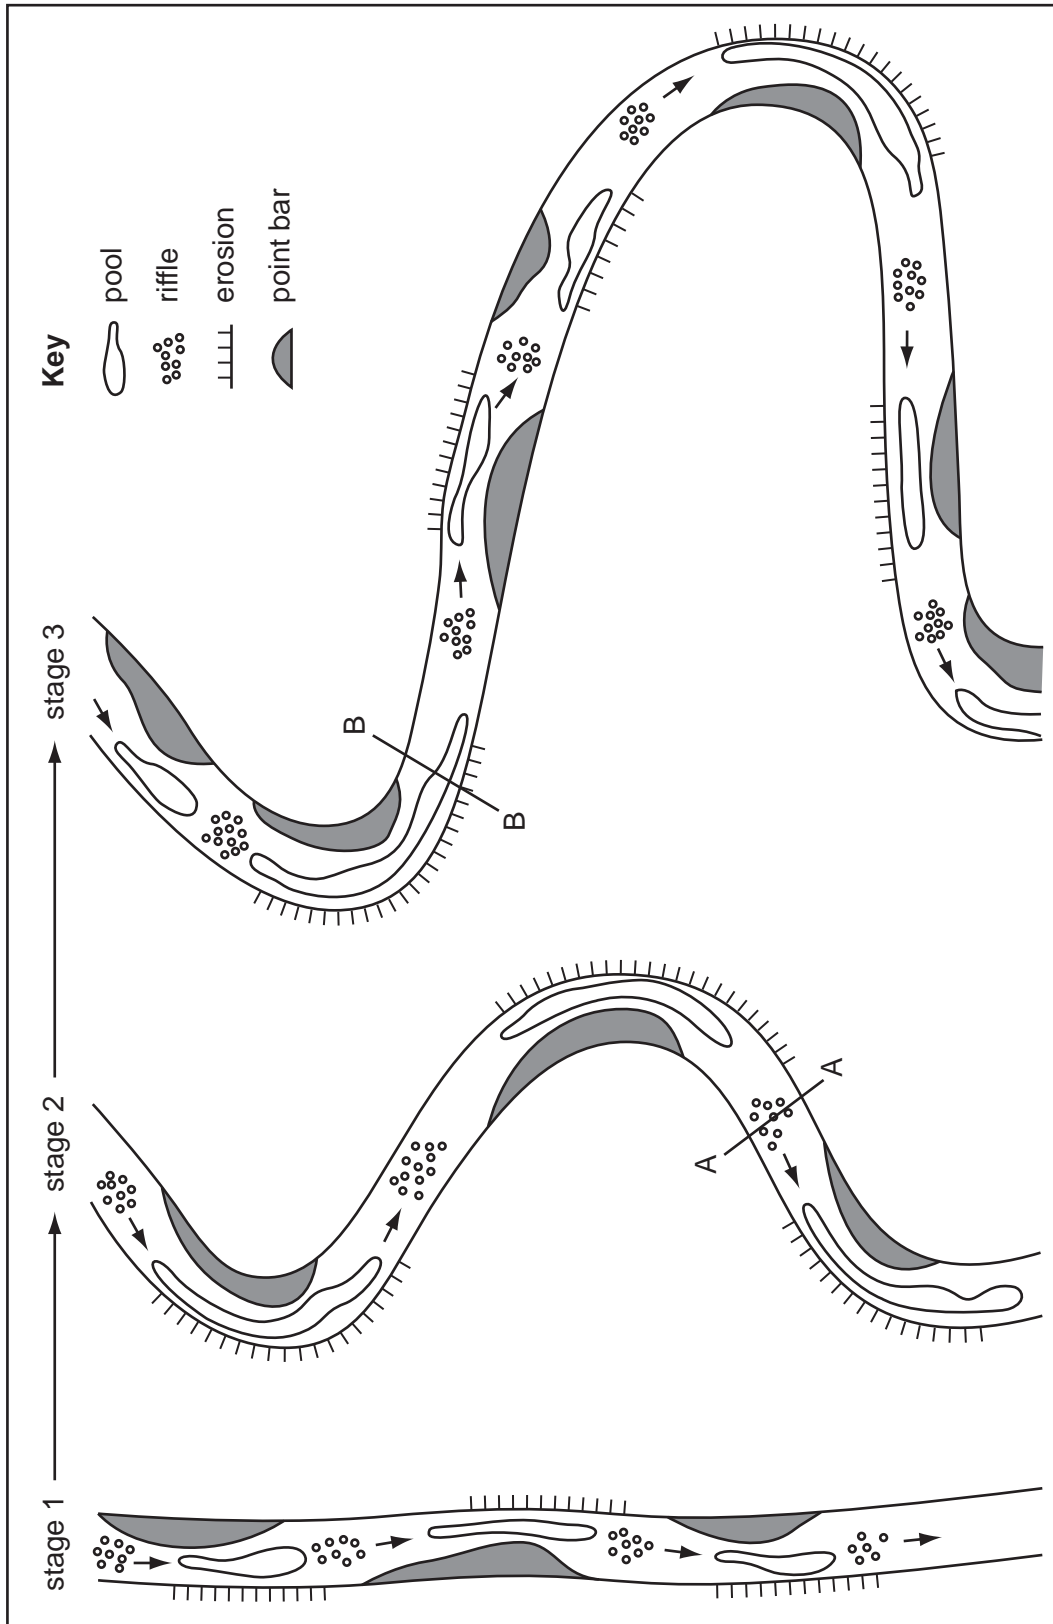

UNIVERSITY OF CAMBRIDGE INTERNATIONAL EXAMINATIONS
General Certificate of Education Advanced Subsidiary Level and Advanced Level

GEOGRAPHY

9696/01

Paper 1 Core Geography

May/June 2008

INSERT

3 hours

READ THESE INSTRUCTIONS FIRST

This Insert contains all the Figures and the Table referred to in the questions.

This document consists of **7** printed pages and **1** blank page.

Fig. 1 for Question 1

Fig. 2 for Question 2

Figs 3A and 3B for Question 3