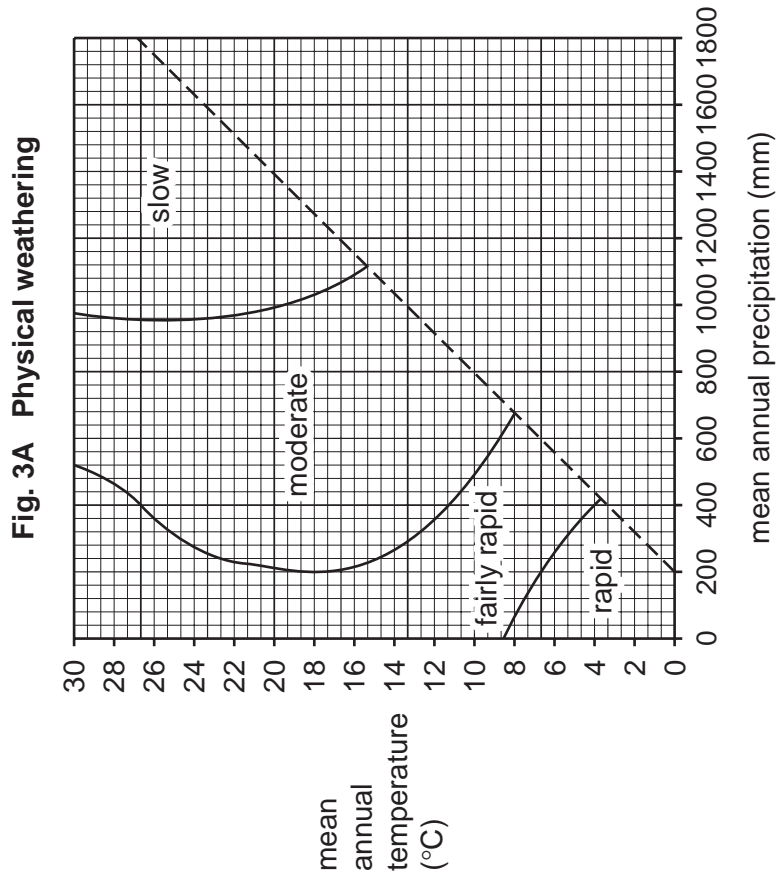

Table 1 for Question 4

Population statistics for India, 2001

	birth rate per 1000 population	death rate per 1000 population	natural increase per 1000 population	infant mortality rate*
national	26.1	8.7	17.4	70
– rural	27.6	9.4	P	75
– urban	20.8	6.3	14.5	44