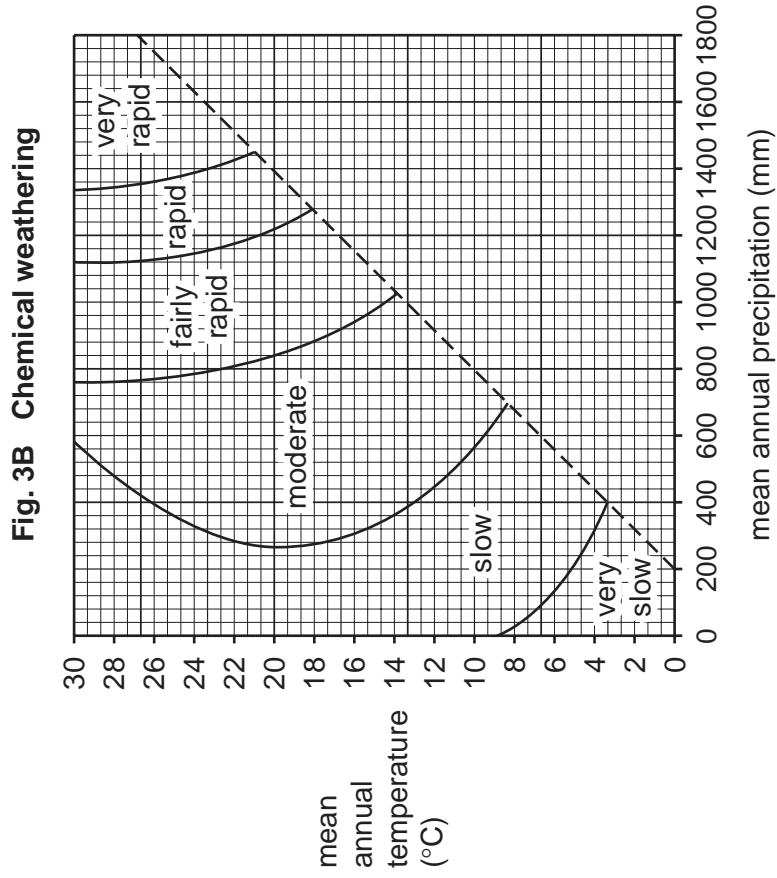

Table 1 for Question 4

Population statistics for India, 2001

	birth rate per 1000 population	death rate per 1000 population	natural increase per 1000 population	infant mortality rate*
national	26.1	8.7	17.4	70
– rural	27.6	9.4	P	75
– urban	20.8	6.3	14.5	44