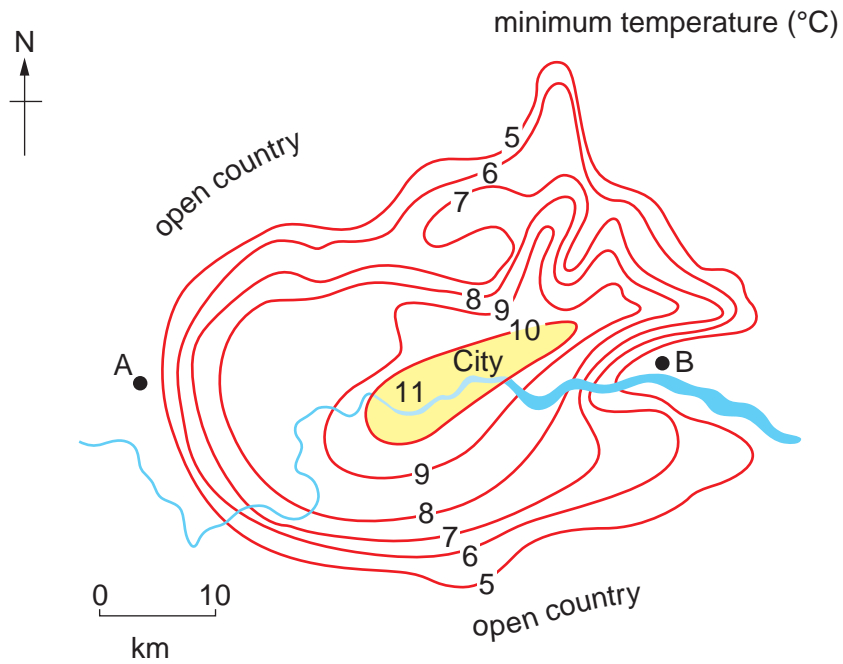

Annual hydrograph of the Columbia River in Canada

Fig. 2 for Question 2

Night time temperatures across a large urban area

Photograph A for Question 3

A rock cliff (free face) marked X and a debris slope (scree) marked Y

Fig. 3 for Question 4

Births and deaths for Sweden, 1970–2010 and predicted for 2011–2060

Table 1 for Question 5

Selected information about emigrants from El Salvador, an LEDC in Central America, living in the Americas, 2000.