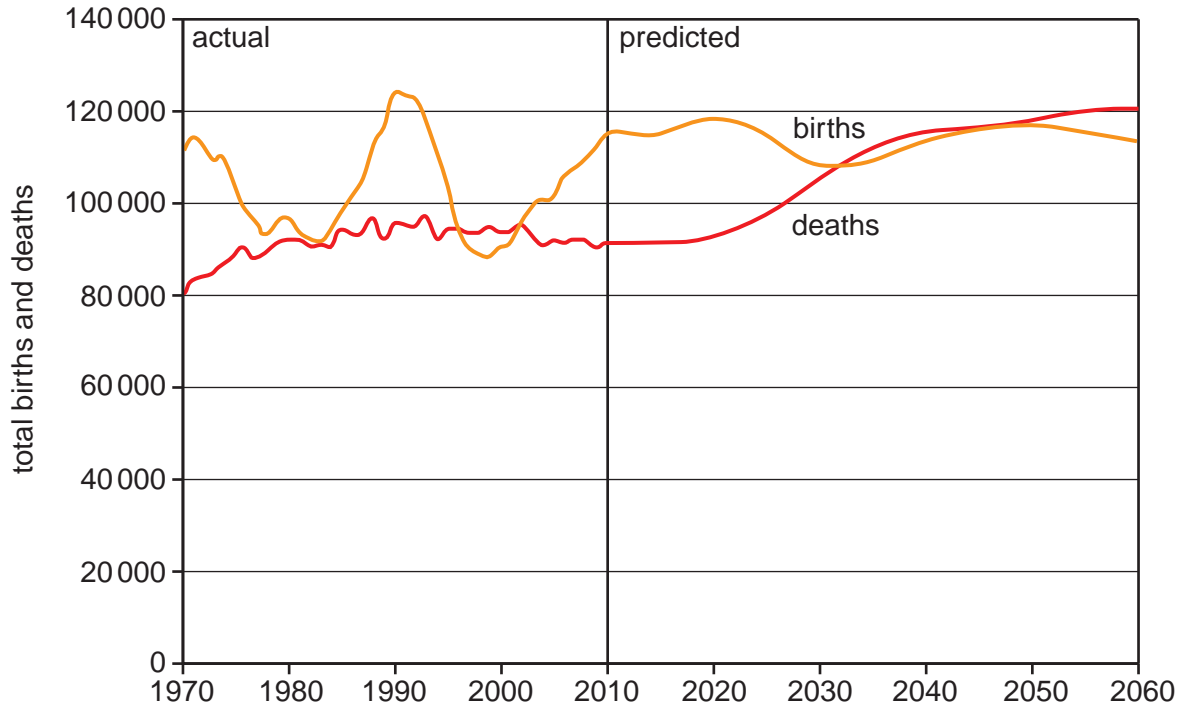

Annual hydrograph of the Columbia River in Canada

Fig. 2 for Question 2

Night time temperatures across a large urban area

Photograph A for Question 3

A rock cliff (free face) marked X and a debris slope (scree) marked Y

Fig. 3 for Question 4

Births and deaths for Sweden, 1970–2010 and predicted for 2011–2060

Table 1 for Question 5

Selected information about emigrants from El Salvador, an LEDC in Central America, living in the Americas, 2000.