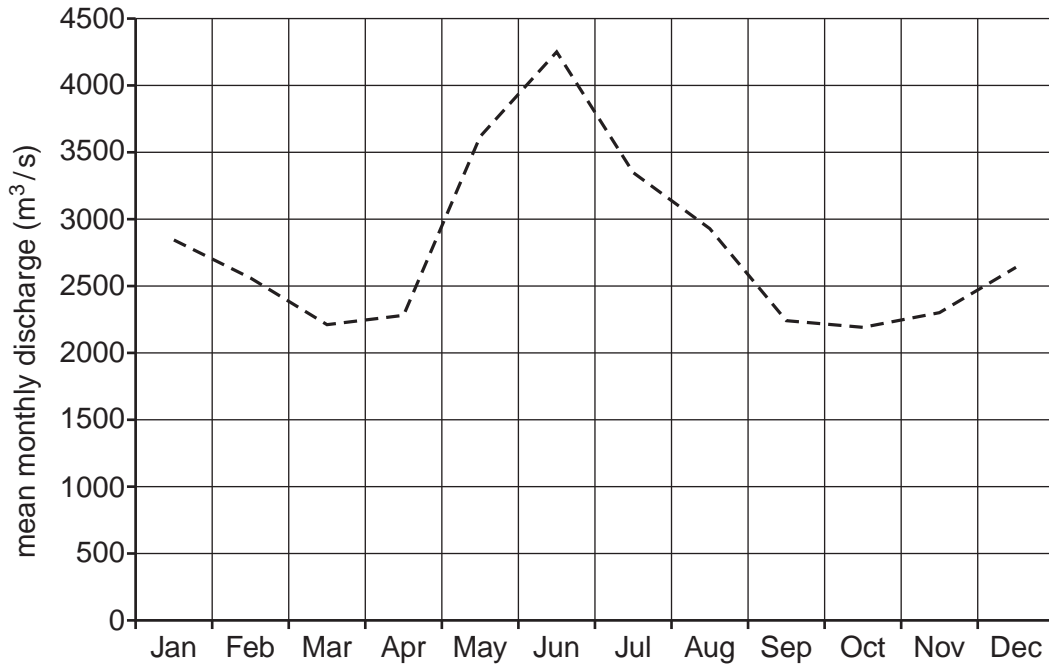

Annual hydrograph of the Columbia River in Canada

Fig. 2 for Question 2

Night time temperatures across a large urban area

Photograph A for Question 3

A rock cliff (free face) marked X and a debris slope (scree) marked Y

Fig. 3 for Question 4

Births and deaths for Sweden, 1970–2010 and predicted for 2011–2060

Table 1 for Question 5

Selected information about emigrants from El Salvador, an LEDC in Central America, living in the Americas, 2000.