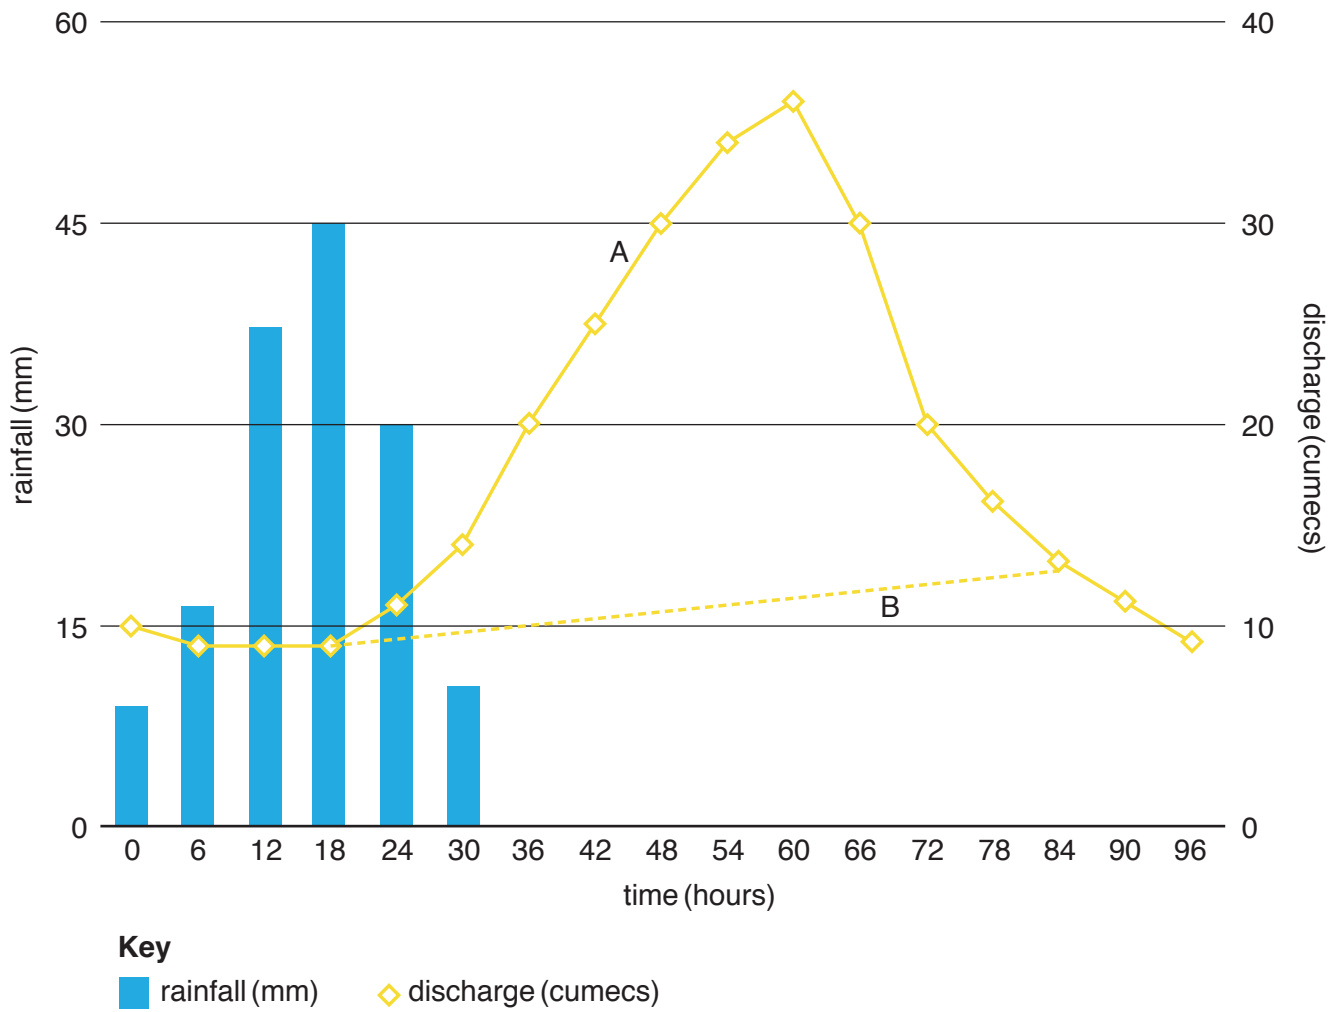

## A storm hydrograph

Fig. 2 for Question 2

Some possible consequences of global warming

Key

- melting ice caps
- coastal risk
- desertification
- water scarcity
- crop decline

Fig. 3 for Question 3

A type of mass movement

Fig. 4 for Question 4

Average life expectancy for the world and life expectancy for India, a country in South Asia, 2000–14 and predicted 2015–49

Fig. 5 for Question 5

## Main international migration flows within and from Africa, 1990–2012

The width of the arrows gives an approximate indication of the scale of the flows. Exact migration data is often unavailable.

Table 1 for Question 6