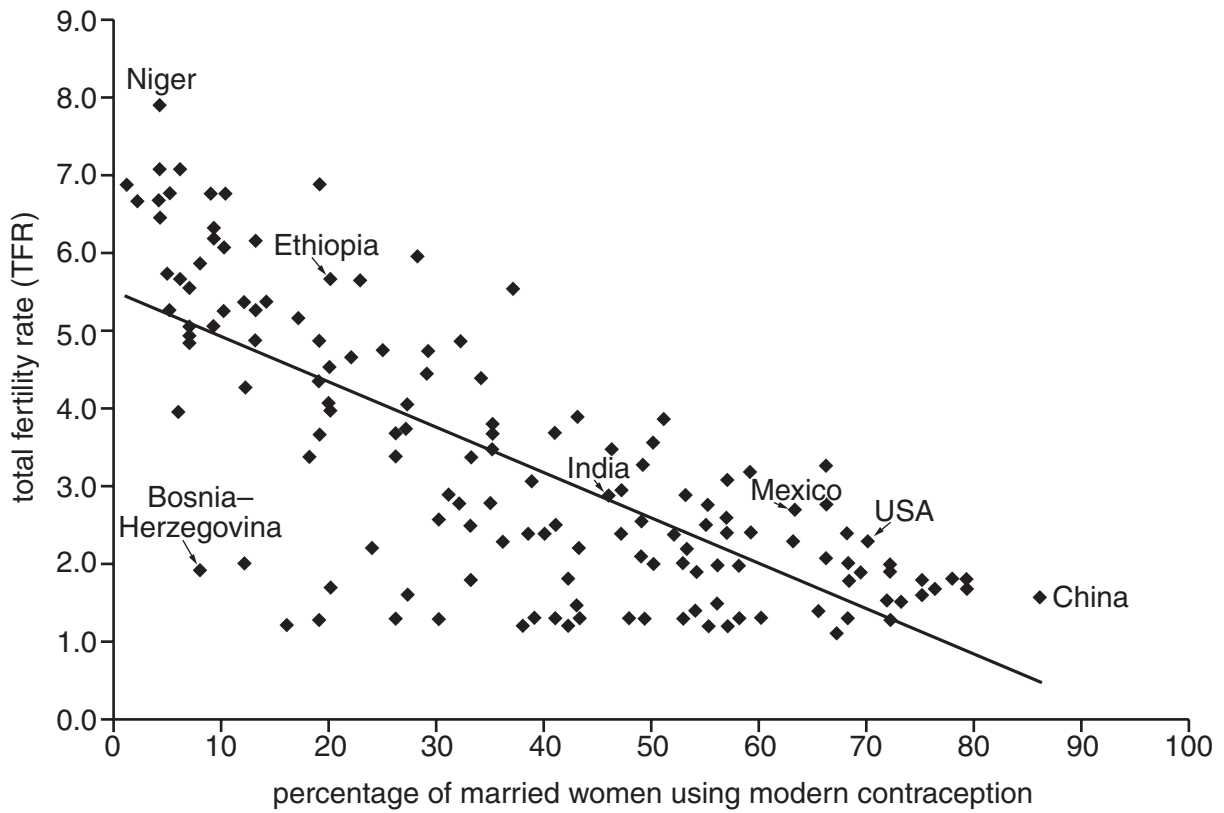

---

**GEOGRAPHY**

**9696/02**

Paper 2 Core Human Geography

**For Examination from 2018**

SPECIMEN INSERT

**1 hour 30 minutes**

---

**READ THESE INSTRUCTIONS FIRST**

This Insert contains all the resources referred to in the questions.

---

This document consists of **4** printed pages and **2** blank pages.

Fig. 1 for Question 1

Percentage of married women using modern contraception and total fertility rate, by country, in 2012

Fig. 2 for Question 2