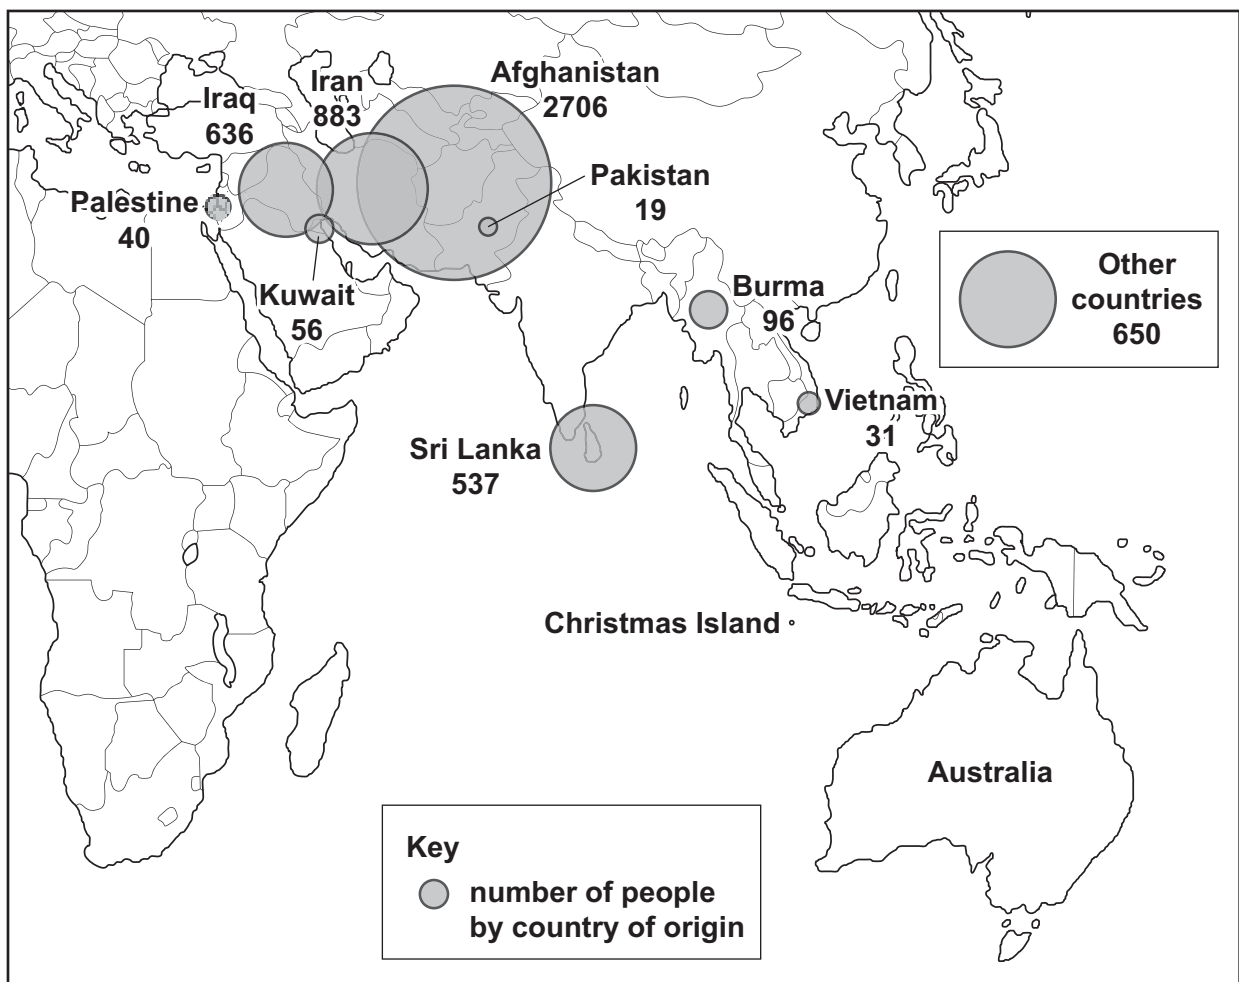

## Asylum seekers who arrived in Australia by boat in 2010

BBC News 15 December 2010 15.50hrs

## Christmas Island shipwreck kills asylum seekers

### 42 drown trying to reach Australia

Australia has seen an increase this year in asylum seekers arriving by boat. Today's incident, in which 42 people drowned when their boat smashed against rocks in a storm, shows the dangers involved in these journeys.

There are currently almost 3000 people in the Christmas Island Immigration Detention Centre waiting for officials to rule on their cases.

Fig. 3 for Question 3

Development of Seoul urban region, South Korea, 1970–2000